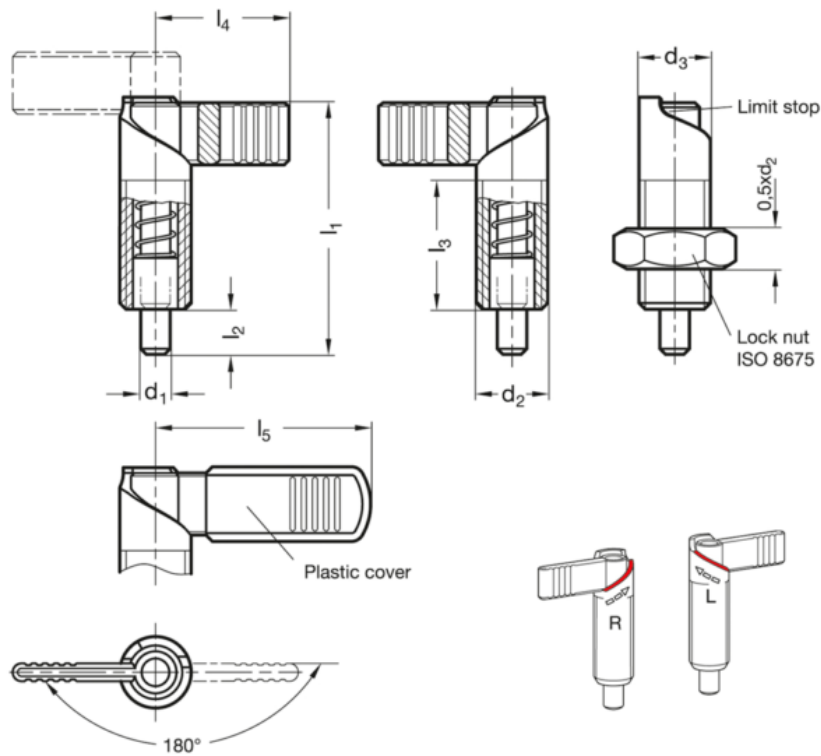

Article number: 2072156M1215LBK
 Description: E+G indexing plunger
 GN 721.5-6-M12x1,5-LBK

Measures

d1	= 6	l4	= 26
d2	= M12x1.5	l5	= 32
d3	= 12	Weight in (g) = 180	
fjedbund	= 8		
fjedtop	= 18		
l1	= 47		
l2	= 8		
l3	= 26		